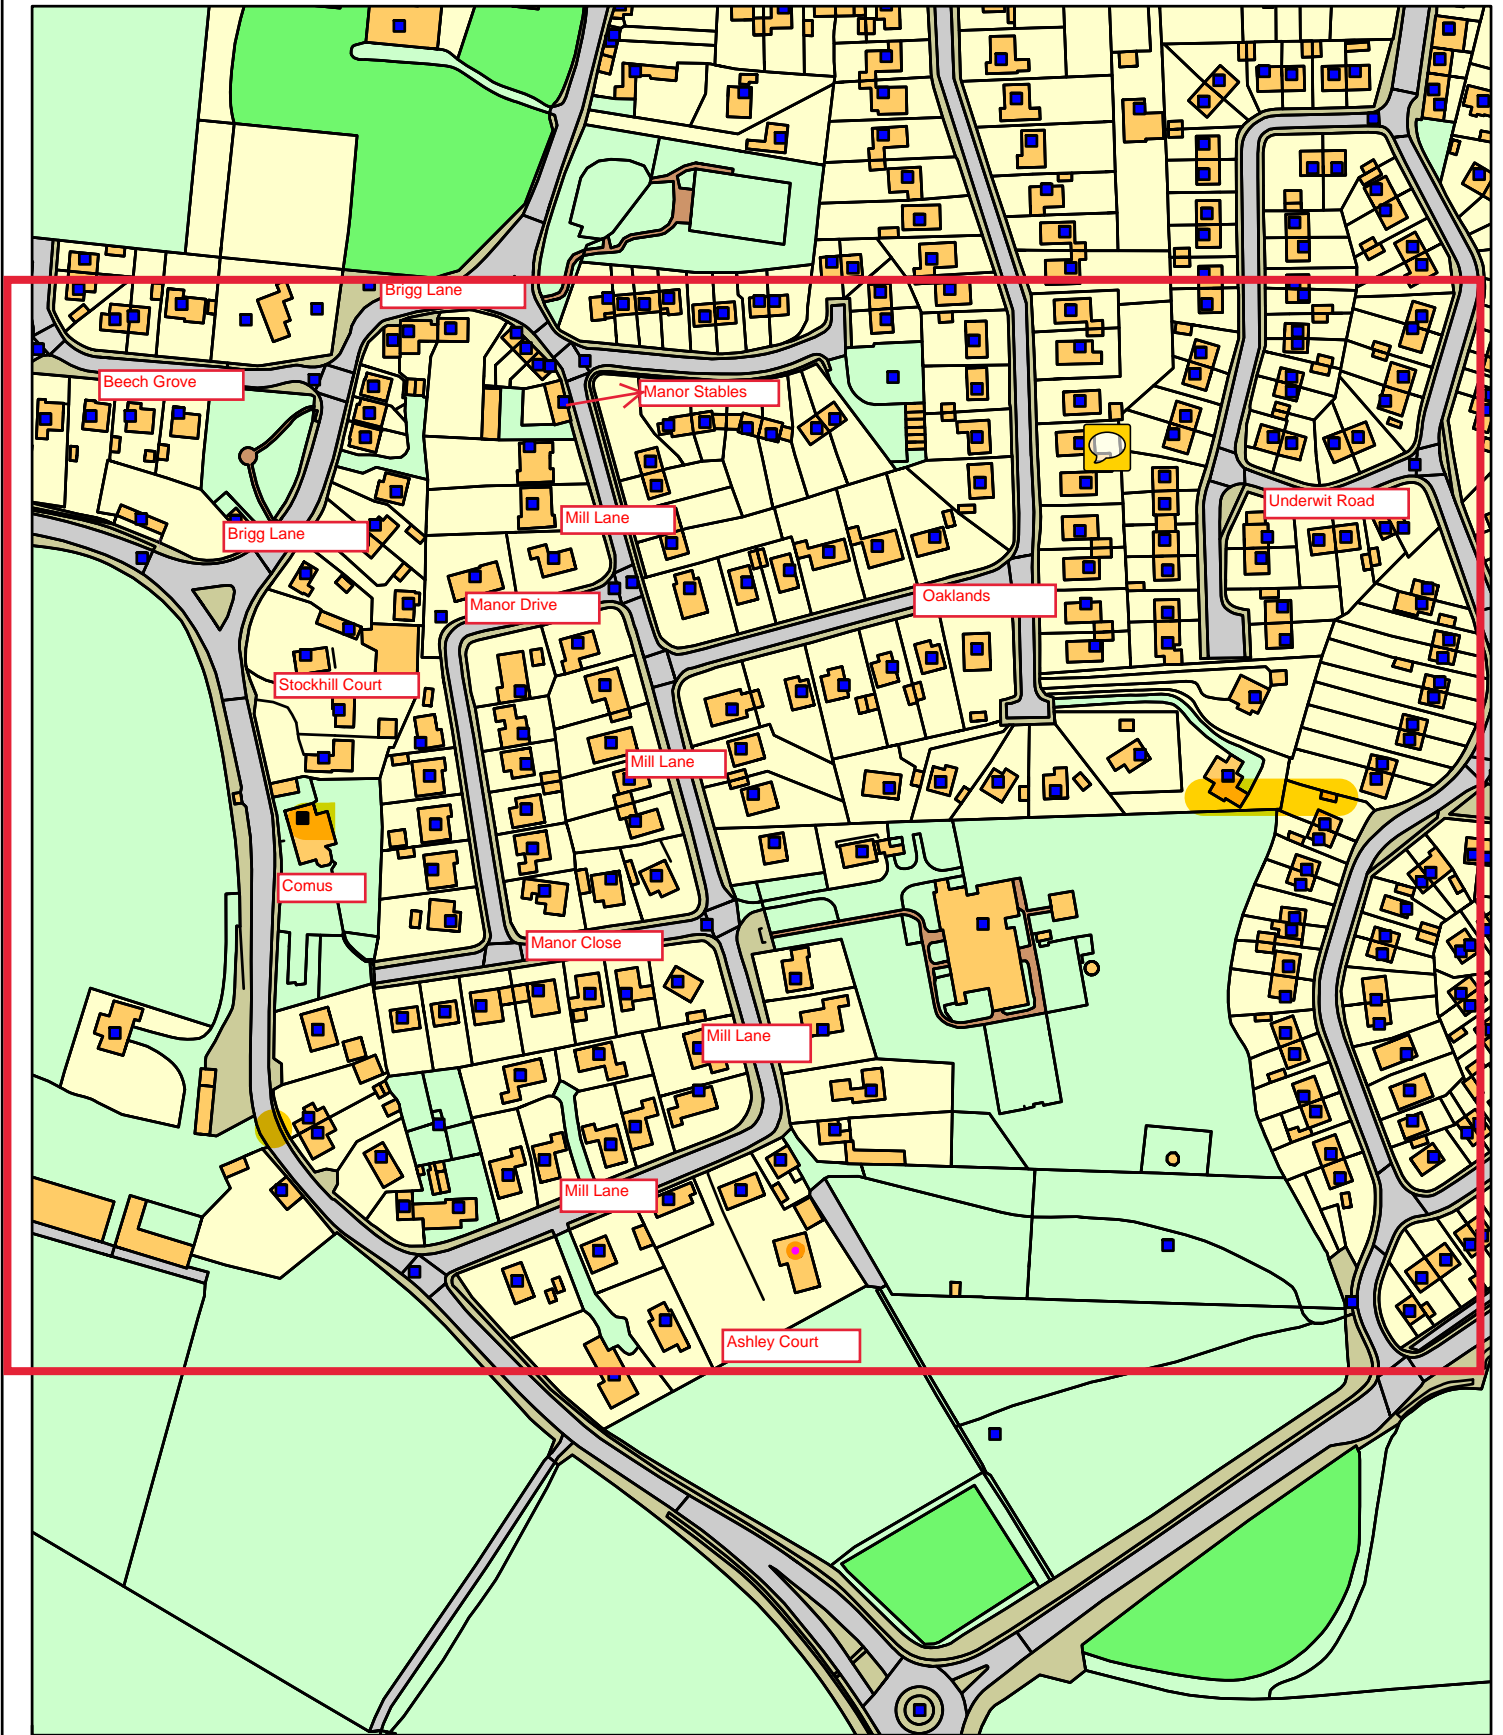

Comus inn Repts Camblesforth
Not Set

Reproduced from the Ordnance Survey mapping with the permission of Her Majesty's Stationary Office. Unauthorised reproduction infringes Crown Copyright and may lead to prosecution or civil proceedings © Crown Copyright
Selby District Council Licence No. 100018656
This copy has been produced specifically for Planning and Building Control purposes only.
No further copies may be made.